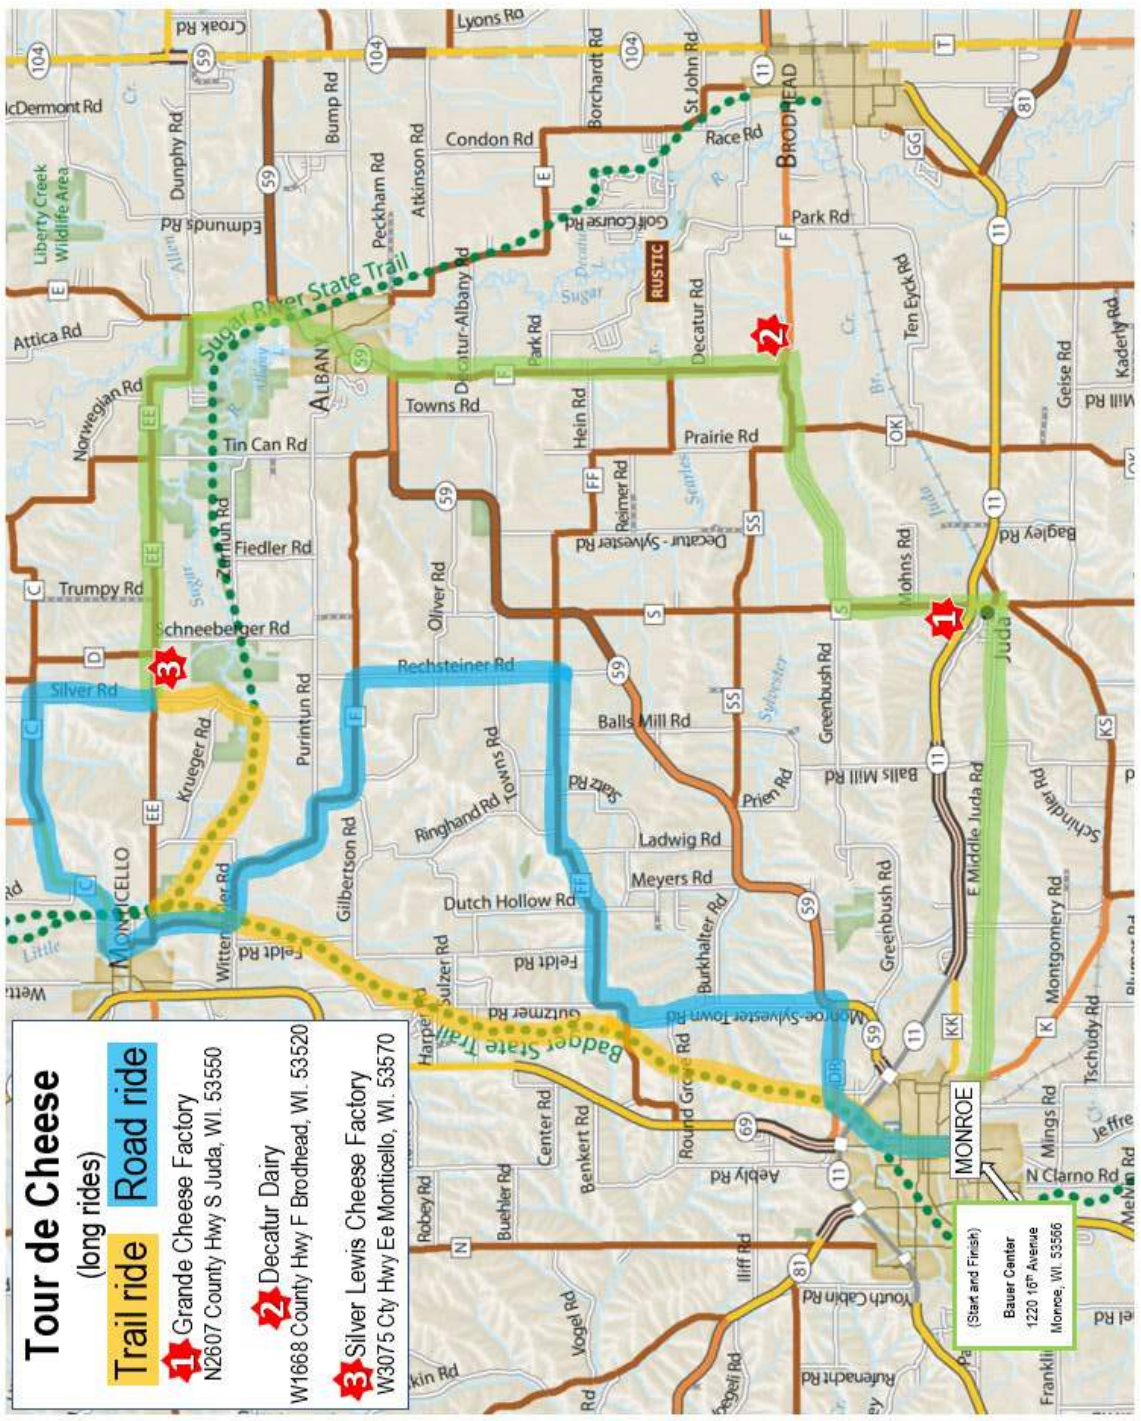

Tour de Cheese
(long rides)
Trail ride Road ride

1 Grande Cheese Factory
N2607 County Hwy S Juda, WI. 53550

2 Decatur Dairy
W1668 County Hwy F Brodhead, WI. 53520

3 Silver Lewis Cheese Factory
W3075 Cty Hwy Ee Monticello, WI. 53570

(Start and Finish)
Bauer Center
1220 16th Avenue
Monroe, WI. 53556