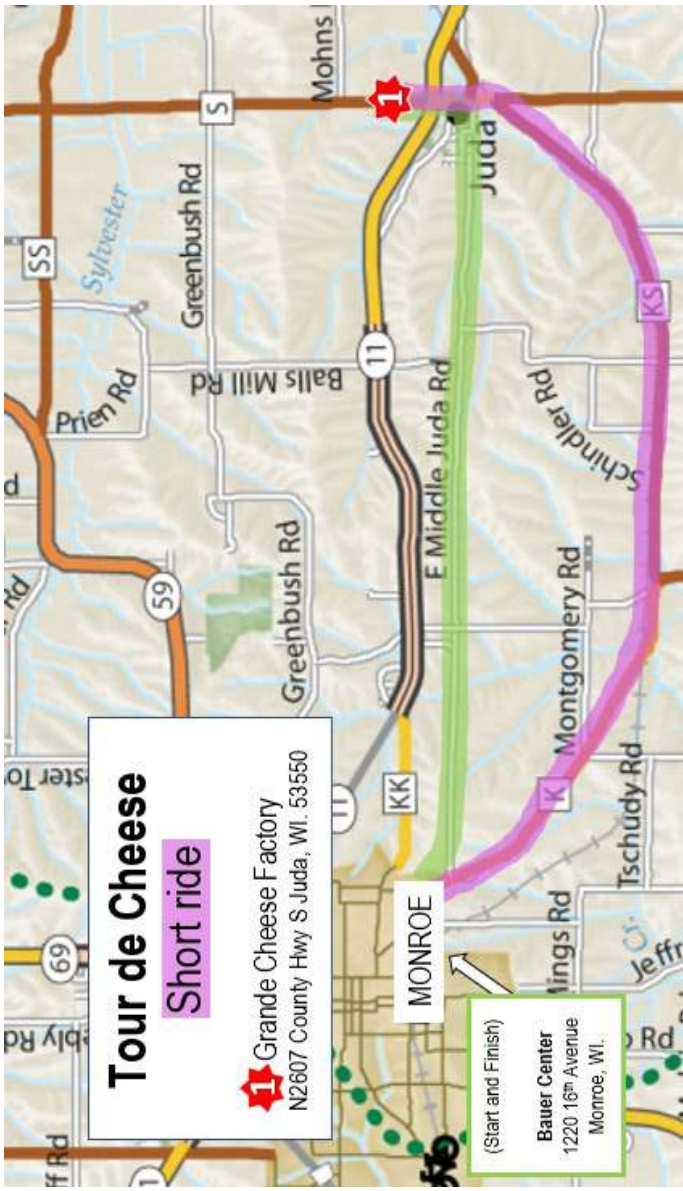

Tour de Cheese
Short ride

1 Grande Cheese Factory
N2607 County Hwy S Juda, WI. 53550

(Start and Finish)
Bauer Center
1220 16th Avenue
Monroe, WI.