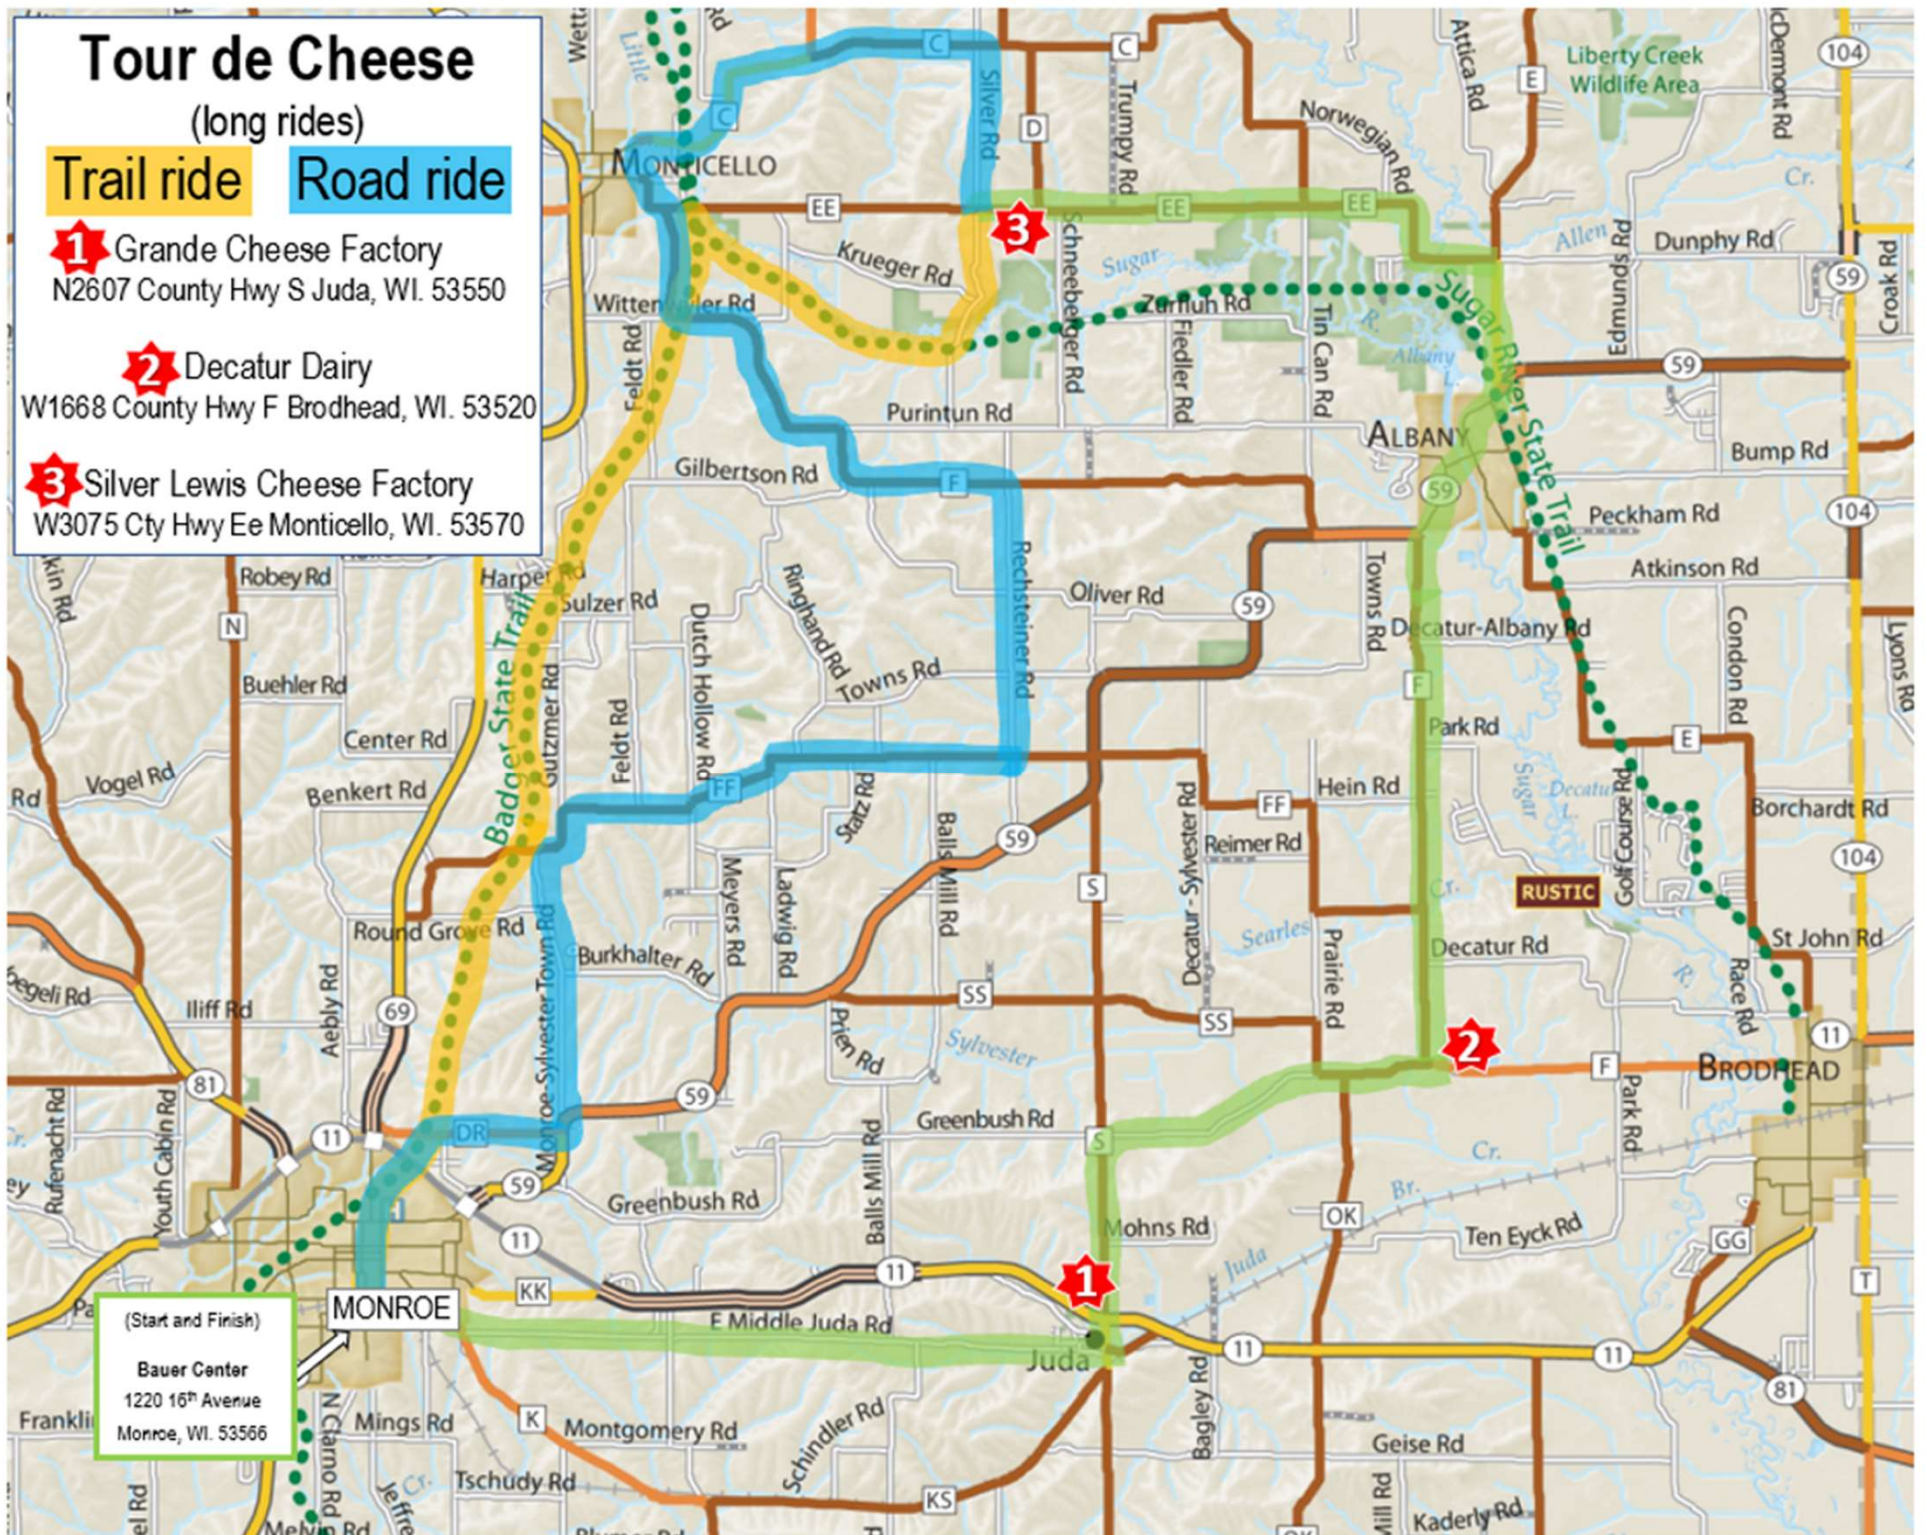

(Start and Finish)
Bauer Center
1220 16th Avenue
Monroe, WI. 53566

All rides start and finish at the **Bauer Center** (1220 16th Avenue, Monroe, WI. 53566)

Trail ride (42 miles): Follow the Trail ride directions after Silver Lewis Cheese Factory Rest Stop

Road ride (50 miles): Follow the Road ride directions after Silver Lewis Cheese Factory Rest Stop

Start	Bauer Center 1220 16th Avenue Monroe, WI	
	Turn left onto 13th Street	1 block
	Turn right onto 16th Avenue	3 blocks
	Turn left onto 16th Street	4 blocks
	Turn right onto 23rd Avenue	1.2 miles
	(23rd Avenue turns into 18th Street, then 29th Avenue, then 18th Street again)	
	Turn right onto County Road K	.5 miles
	Turn left onto Middle Juda Road	6 miles
	Turn left onto County Road S	.8 miles
Rest Stop #1	Grande Cheese Rest Stop (N2607 County Hwy S Juda, WI. 53550)	
	Continue from Grande Cheese turn left onto County Road S	1.2 miles
	Turn right onto Greenbush Road	3.1 miles
	(Greenbush Road turns into County Road SS, then to County Road OK)	
Rest Stop #2	Decatur Dairy Rest Stop (W1668 County Hwy F Brodhead, WI. 53520)	
	From Decatur Dairy turn right onto County Road F	4.9 miles
	Turn right onto Hwy 59/Vine Street	.7 miles
	Turn right onto W Main Street in Albany	3 blocks
	Turn left onto N Mechanic Street	.7 miles
	Turn left onto County Road E	1.2 miles
	Turn left onto County Road EE	4.7 miles
Rest Stop #3	Silver Lewis Cheese Factory Rest Stop (W3075 Cty Hwy Ee Monticello, WI. 53570)	
Trail ride:	From Silver Lewis turn left onto County Road EE	.5 miles
	Turn left onto Silver Road	1.4 miles
	Turn right onto the Sugar River Trail	2.7 miles
	Turn left onto the Badger State Trail	9.9 miles
	Turn left onto 16th Avenue	7 blocks
	Turn left into Bauer Center parking lot	
Finish	Bauer Center 1220 16th Avenue Monroe, WI	